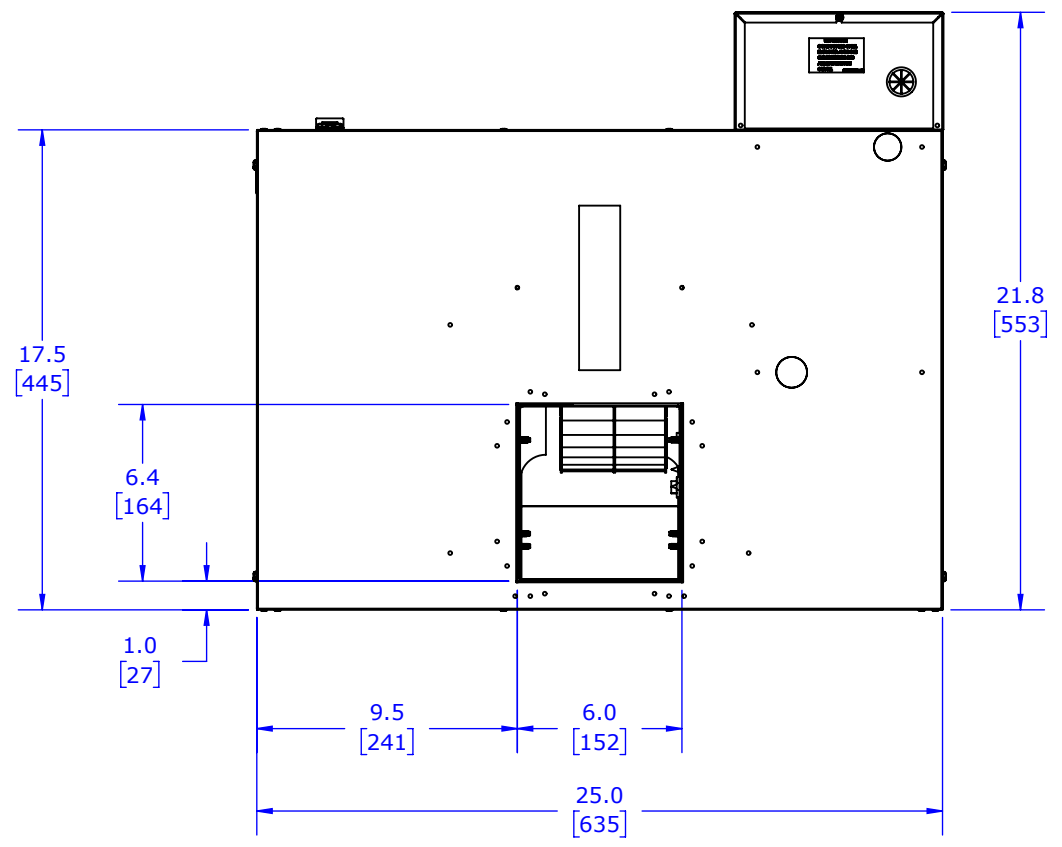

8 7 6 5 4 3 2 1

D
C
B
A

D
C
B
A

NOTES:
 1. ALL DIMENSIONS ARE IN INCHES (MM) UNLESS OTHERWISE NOTED.

DATE	MODEL NO.
8/31/18	M2430BL2-ST2

8 7 6 5 4 3 2 1