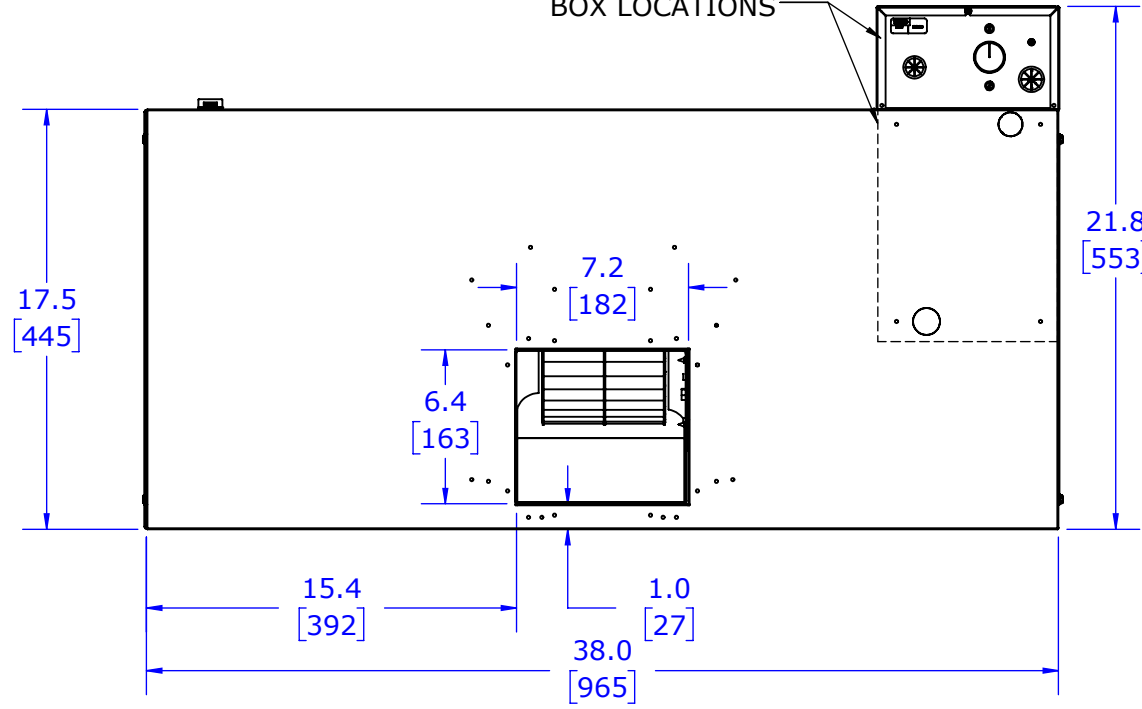

8 7 6 5 4 3 2 1

D
C
B
A

D
C
B
A

POSSIBLE CONTROL BOX LOCATIONS

POSSIBLE CONTROL BOX LOCATIONS

NOTES:
 1. ALL DIMENSIONS ARE IN INCHES [MM] UNLESS OTHERWISE SPECIFIED.

DATE	MODEL NO.
11/06/17	M3642BL1-EC2

8 7 6 5 4 3 2 1