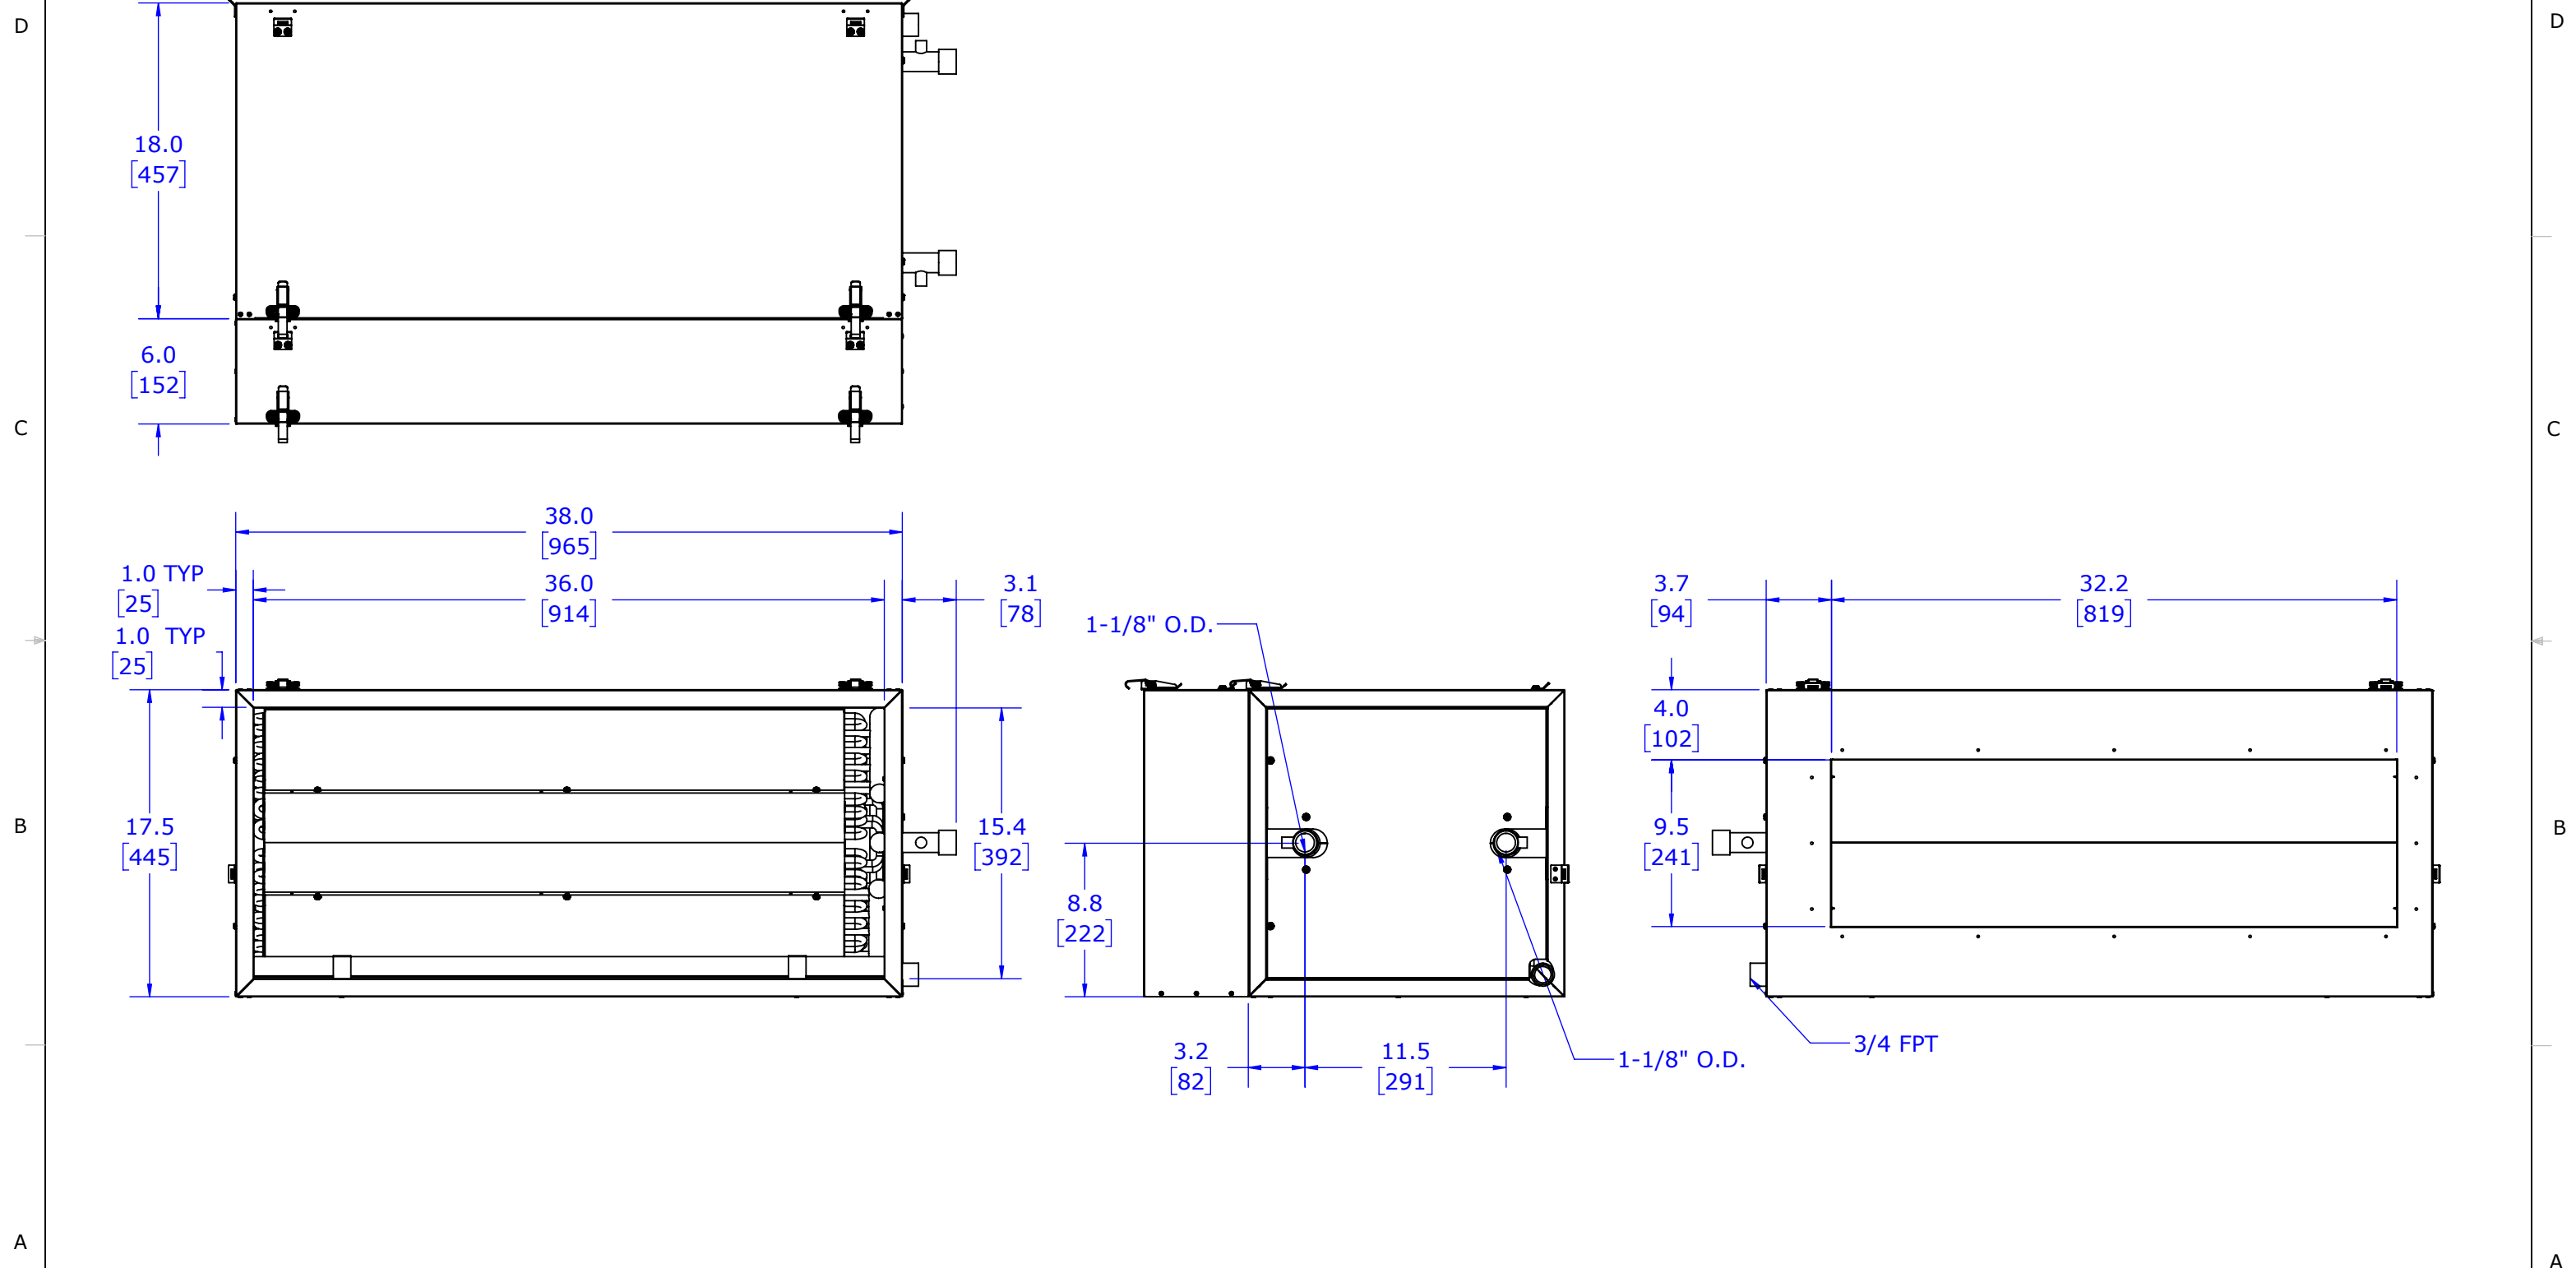

8 7 6 5 4 3 2 1

NOTES:
 1. ALL DIMENSIONS ARE IN INCHES [MM] UNLESS OTHERWISE SPECIFIED.

DATE	MODEL NO.
11/06/17	M4860CL1-C

8 7 6 5 4 3 2 1