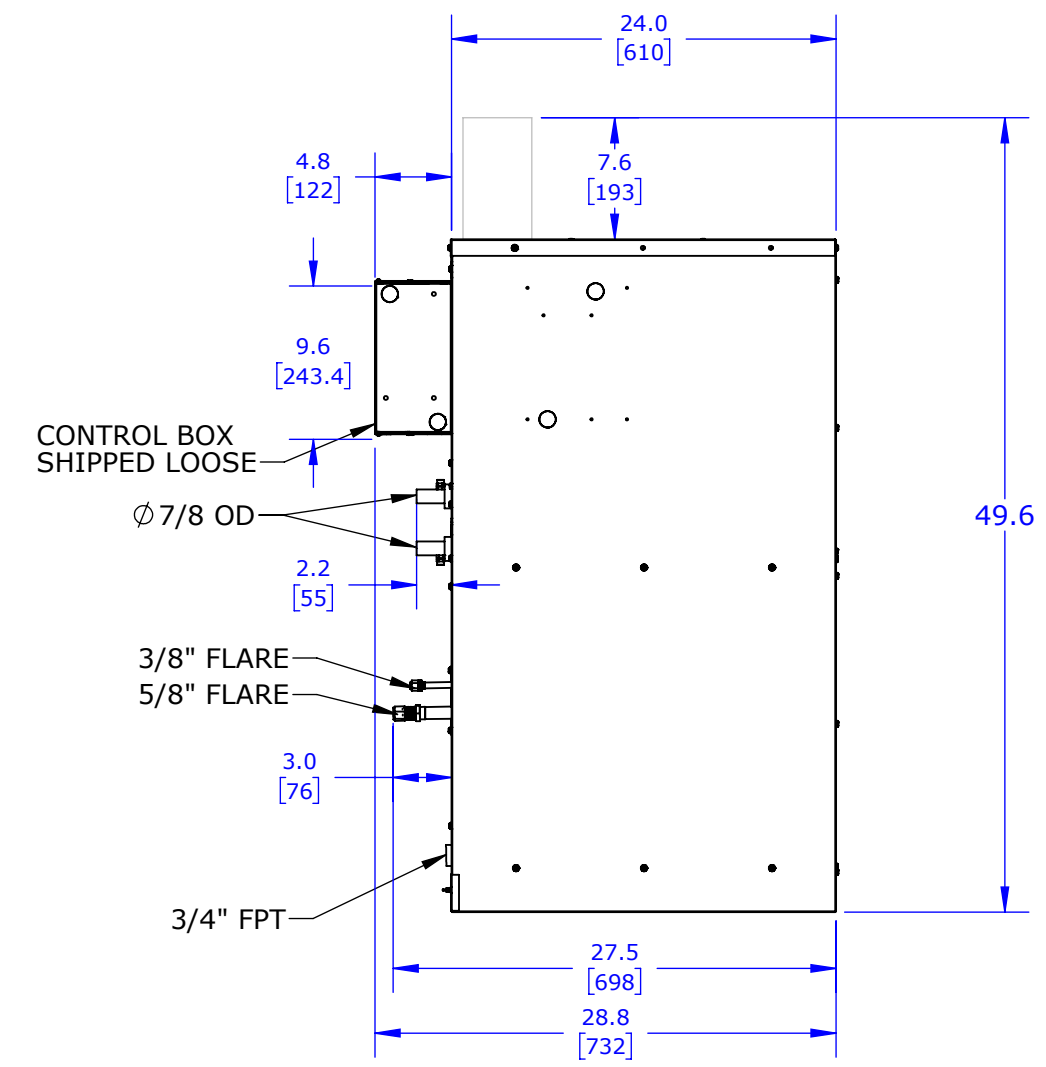

8 7 6 5 4 3 2 1

NOTES:
 1. ALL DIMENSIONS ARE IN INCHES [MM] UNLESS OTHERWISE SPECIFIED.

DATE	MODEL NO.
04/12/18	V3036BL1-EA2AH

8 7 6 5 4 3 2 1