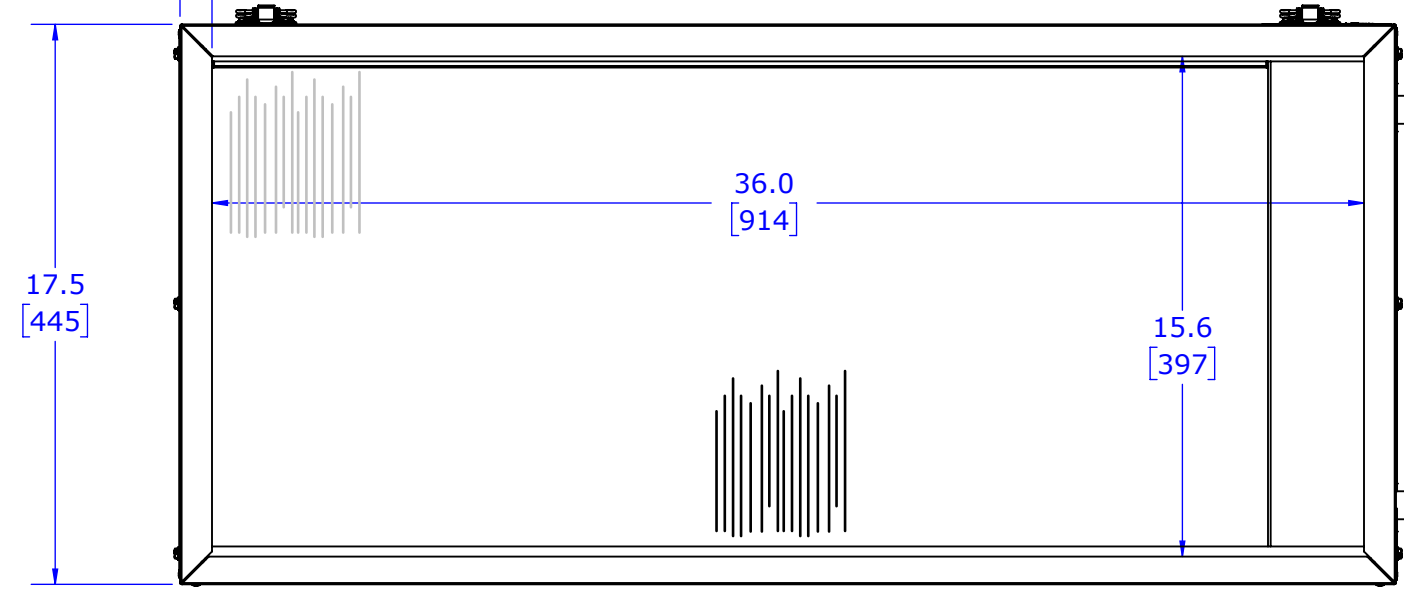

A

1.0 TYP
[25]

7/8" O.D.

7/8" O.D.

NOTES:
 1. ALL DIMENSIONS ARE IN INCHES [MM] UNLESS OTHERWISE SPECIFIED.

DATE	MODEL NO.
11/06/17	M3642CL1-H

8 7 6 5 4 3 2 1