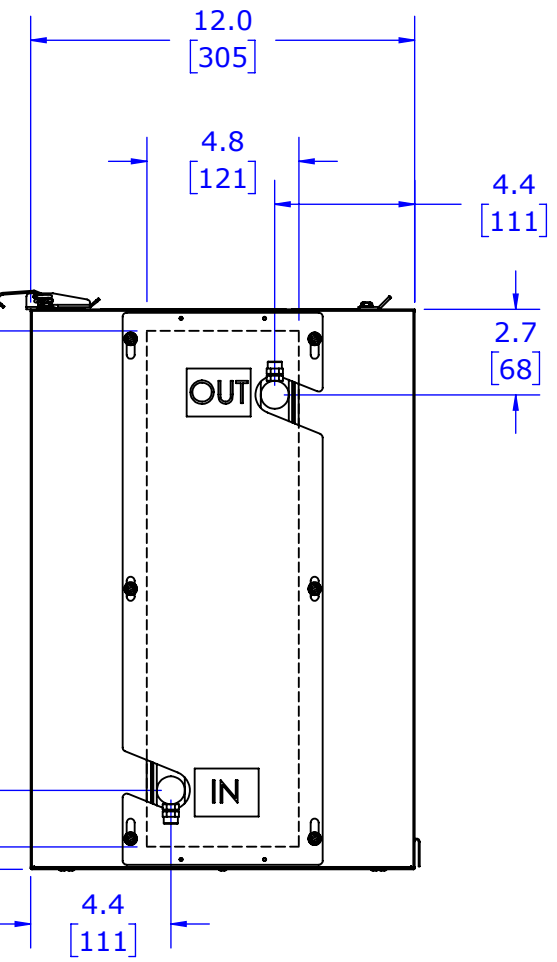

A

1.0 TYP
[25]

7/8" O.D.

7/8" O.D.

NOTES:
 1. ALL DIMENSIONS ARE IN INCHES [MM] UNLESS OTHERWISE SPECIFIED.

DATE	MODEL NO.
11/06/17	M3642CL1-H

8 7 6 5 4 3 2 1