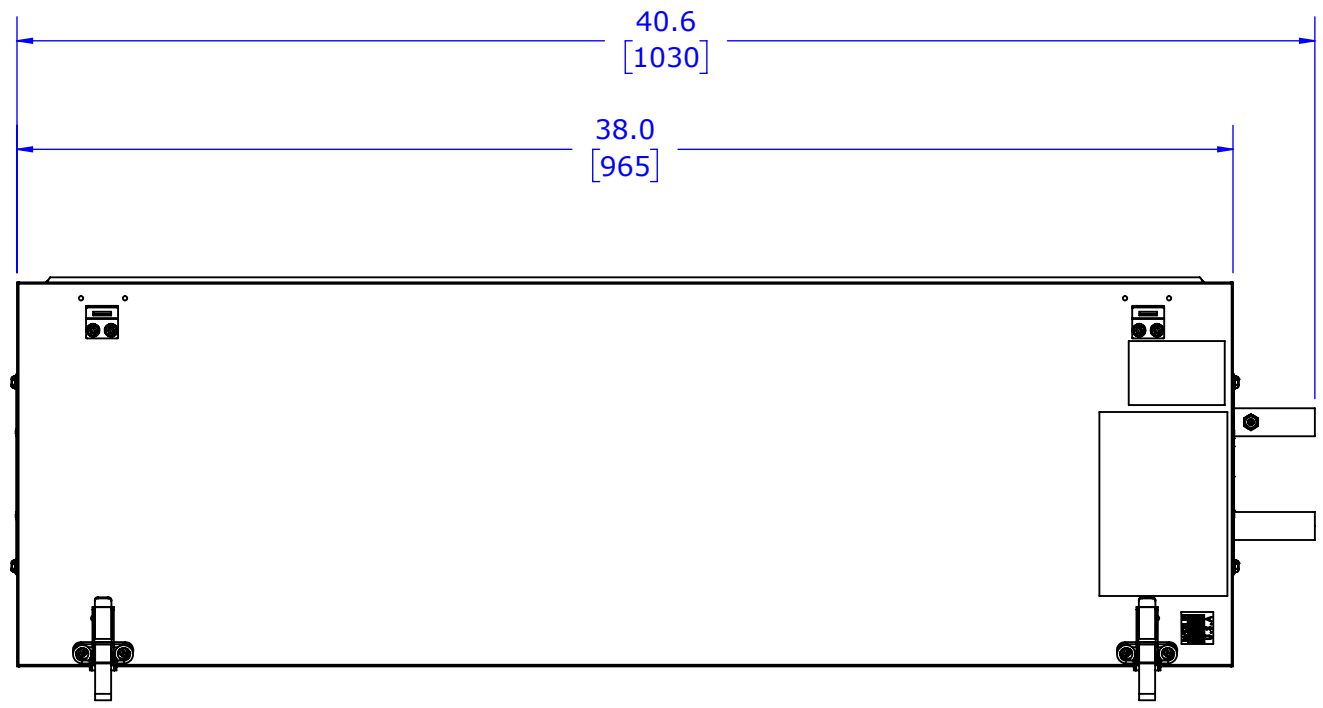

A

1.0 TYP
[25]

7/8" O.D.

7/8" O.D.

NOTES:
 1. ALL DIMENSIONS ARE IN INCHES [MM] UNLESS OTHERWISE SPECIFIED.

DATE	MODEL NO.
11/06/17	M3642CL1-H

8 7 6 5 4 3 2 1